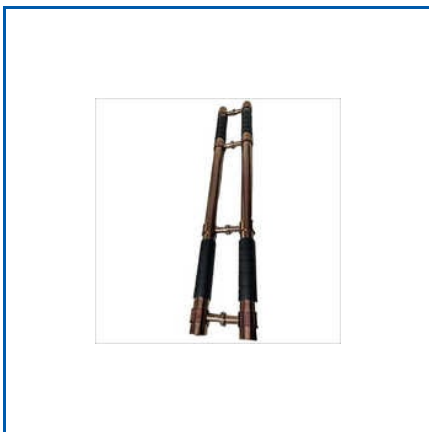

**Partition Accessories, Door Holder & Door Guard**

6mm Glass Door Lock, Aluminium Overhead Glass Door Closer, Aluminium Sliding Door Closer, Aluminum Sliding Door Lock, Bathroom Grab Bar, Bigboi Pro Dryer Blower, Concealed Door Hinges, Corner Sliding Folding System, Decorative Main Door Handles, Decorative Mild Steel Main Door Handles, Designer Main Door Handles, Door Mount Door Holder, Double Action Spring Hinges, Drawer Chest Handle, Floor Hinges Patch, etc.

**DECORATIVE MAIN DOOR HANDLES**

**DECORATIVE MILD STEEL MAIN DOOR HANDLES**

**DESIGNER MAIN DOOR HANDLES**